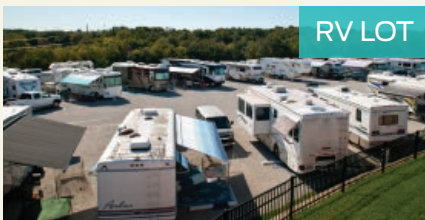

The GATEWAY HALL

This 13,500 square-foot area features concrete flooring and ample electric, perfect for grooming or hosting smaller shows, plus dog-bathing tubs and changing rooms. Portable matting is available upon request.

ACCESS There's no shortage of access to free wireless Internet (inside and on the RV lot), ample parking, nearby pet-friendly hotels, campgrounds and restaurants.

RV LOT

Our full-service RV lot, right outside the Purina Event Center, boasts 74 spots complete with 30 and 50 amp electric, water and sewer. An overflow lot with 46 additional spots is located a short distance away on the property.